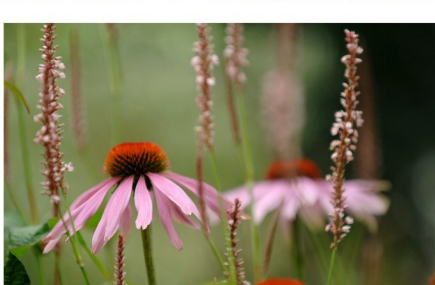

Late Summer at Roundhill Cottage

Angelica sylvestris purpurea rises above verbena and gaura

Eryngium yuccifolium and Agastache "black adder"

Allium sphaerocephalon and pale blue Jacobs ladder

Su Cloud's giant pine cone ceramic on a seat by the Cotinus smoke tree. Penstemon Alice Hindley, mint and purple sage.

Hand carved wooden shell. I shall try to make a cast of this because it's slowly rotting away, and the chap ruined his wrists carving it, very sad, so this was his last one. Persicaria amplexicaulis amidst the smoke tree.

Spikes of Persicaria amplexicaulis rosea and the bees favourite the cone head of Echenacea Below The leaves of the Parotia tree turn to red, orange and then yellow.

The long winding stone seat is planted with Stipa tenuissima and Cosmos,